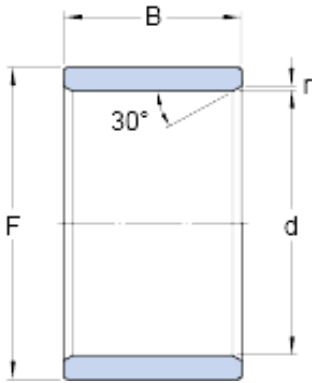

TON BEARING CO.,LTD.

skf LR 12x15x16.5 Needle roller bearing
components inner rings

Bearing No. LR 12x15x16.5

d	12 mm
F	15 mm
B	16.5 mm
r, r _{1,2} min.	0.3 mm
Mass inner ring	0.0081 kg

LR 12x15x16.5 Bearing 2D drawings and 3D CAD
models